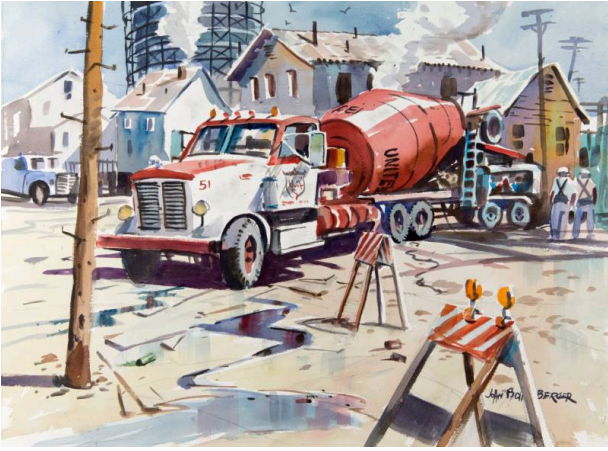

Basic Detail Report

40 3/4 x 1 1/4 in. (87.6 x 103.5 x 3.2 cm)

Cement Mixer

Date
1960s

Primary Maker
John Bohnenberger

Medium
Watercolor

Description
1960s Industrial

Dimensions
22 x 30 in. (55.9 x 76.2 cm) Framed (Gold, wired, glazed): 34 1/2 x