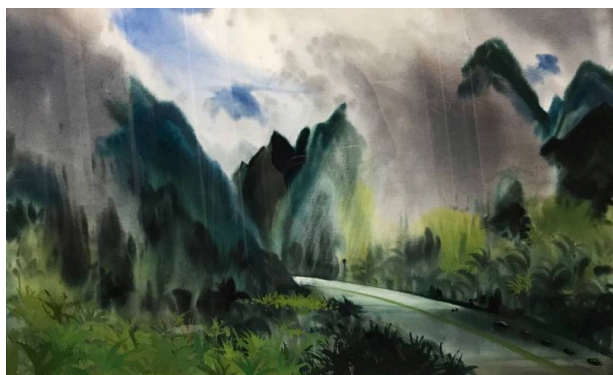

Basic Detail Report

Newport Morning

Date

1963

Primary Maker

Crandall Norton

Medium

Watercolor on paper

Description

1960s landscape coastal/beach

Dimensions

23 x 37 3/4 in. (58.4 x 95.9 cm) Framed (gold, wired, glazed): 36 1/2 x 51 1/8 x 1 in. (92.7 x 129.9 x 2.5 cm)