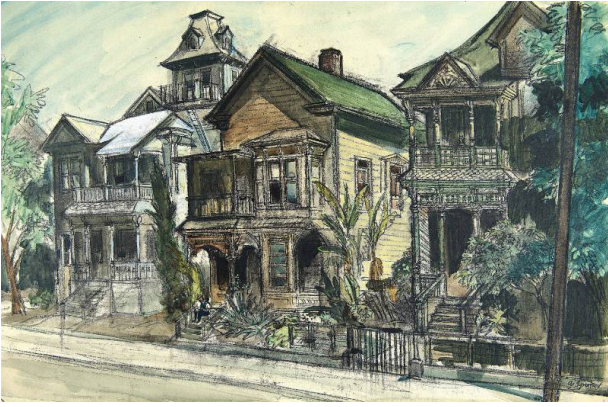

Basic Detail Report

Dimensions

20 x 30 in. (50.8 x 76.2 cm)

Old Victorians aka Old Houses

Date

1940s

Primary Maker

Alex Ignatiev

Medium

Pencil and watercolor on paper

Description

1940s Architectural/interior urban scene