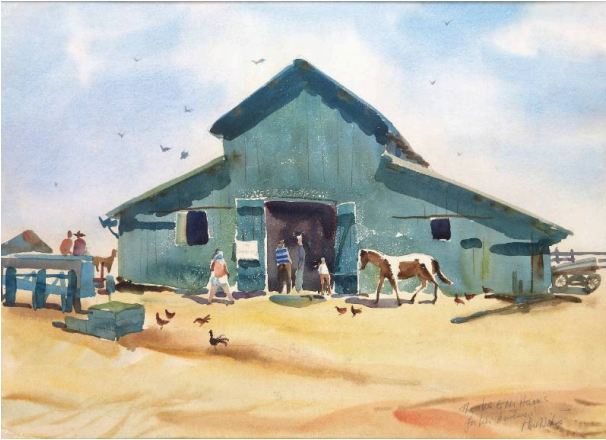

Basic Detail Report

Barn Scene

Date
c.1940

Primary Maker
Phil Dike

Medium
Watercolor

Description
1940s Farm/Ranch/Country horses

Dimensions

14 x 20 in. (35.6 x 50.8 cm) Framed (gold, wired, glazed): 22 1/2 x 28 1/2 x 1 1/2 in. (57.2 x 72.4 x 3.8 cm)