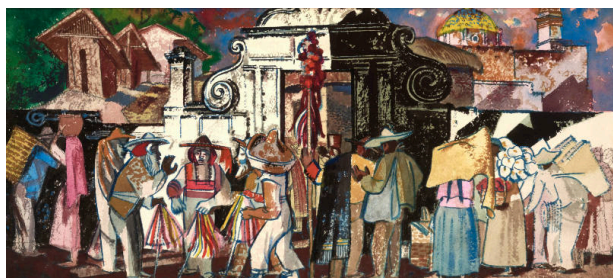

Basic Detail Report

The Marketplace

Date

1949

Primary Maker

Millard Owen Sheets

Medium

Watercolor

Description

1940s figurative scene Mexico international

Dimensions

11 1/2 x 24 in. (29.2 x 61 cm) Framed: 17 1/4 x 30 in. (43.8 x 76.2 cm)