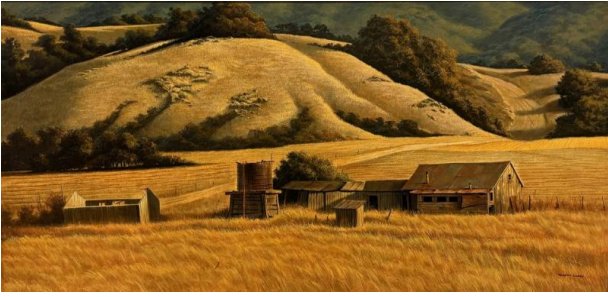

Basic Detail Report

Beyond San Luis Obispo

Date

1973

Primary Maker

Robert Charles Clark

Medium

Egg Tempera on Masonite

Description

1970s landscape

Dimensions

23 x 46 in. (58.4 x 116.8 cm) Framed (Frame is gold, wired, not glazed): 35 x 58 x 2 in. (88.9 x 147.3 x 5.1 cm)